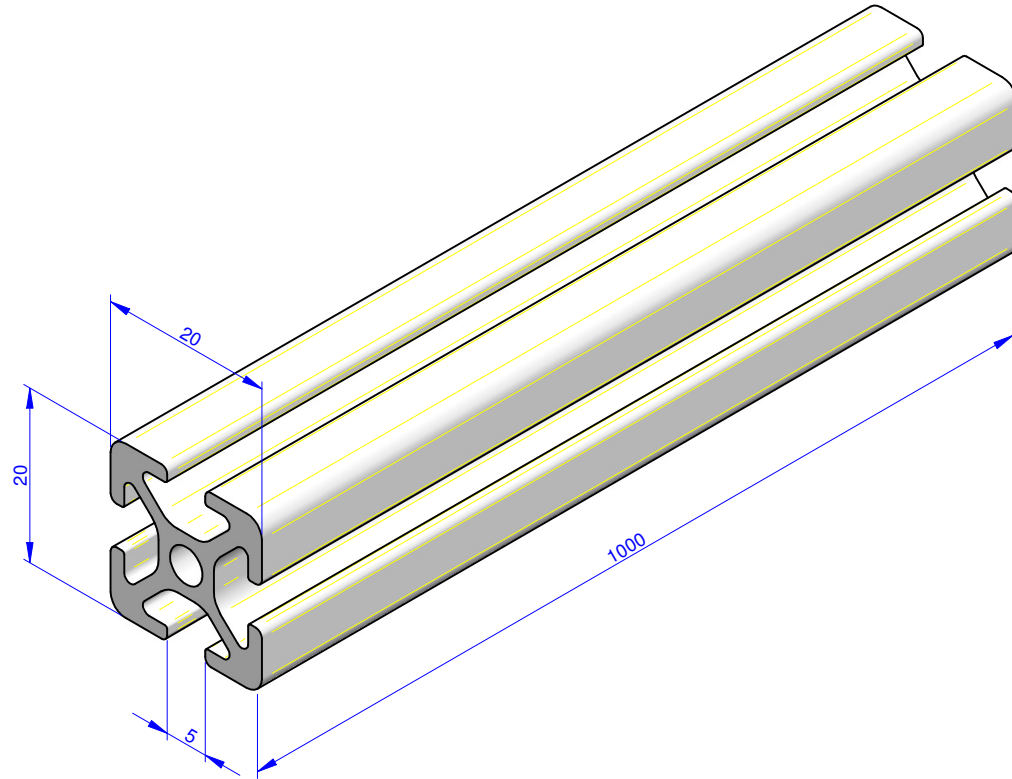

THE PROPERTY OF THIS DRAWING IS ESTABLISHED BY LAW
IT IS FORBIDDEN TO REPRODUCE IT OR SHOW IT TO THIRD PARTY
WITHOUT A WRITTEN AGREEMENT.

MODIFICATIONS:	VARIED DIMENSIONS AS OF DATE:		
7	10		
8	11		
9	12		

MODIFICATIONS:	VARIED DIMENSIONS AS OF DATE:		
1	4		
2	5		
3	6		

Format **A3**
UNI 936-76

FP Services		DESIGNED FROM FPSERVICES	
GENERAL TOLERANCE: UNI - ISO 2768 CLASSE f		DATE 11/2023	WEIGHT Errore: Nessun riferimento
DESCRIPTION Prof.20x20 L.1000		CODE CA.02.01.001	